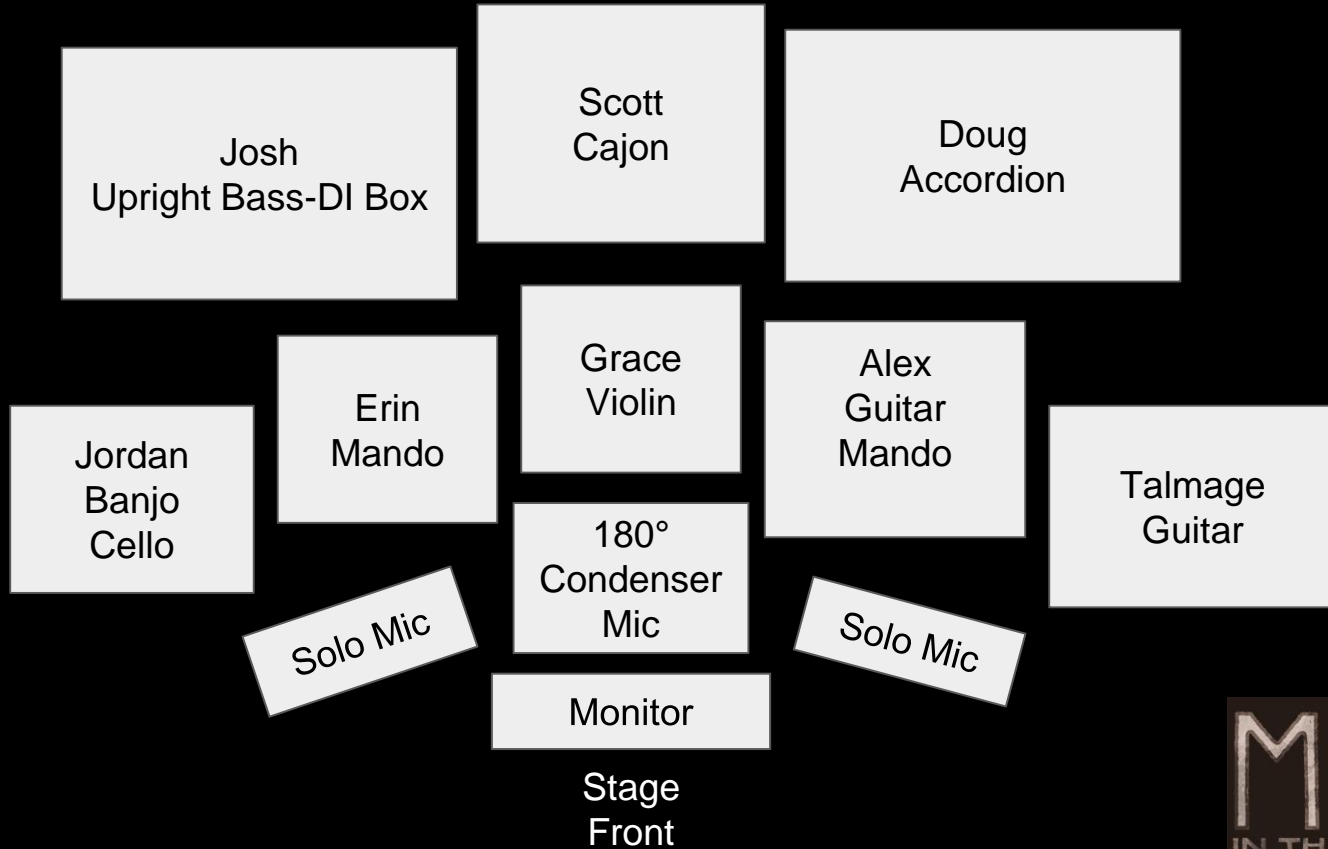

Full MITM Stage Plot

Dimensions

Width: 16'

Depth: 12'

MOLLY
IN THE MINESHAFT

Simple MITM Stage Plot

Dimensions
Width: 12'
Depth: 9'

MITM Technical Requirements

Lighting: no specifications

Chairs/stands: none required

Floor Surface: no specifications

MOLLY
IN THE MINESHAFT