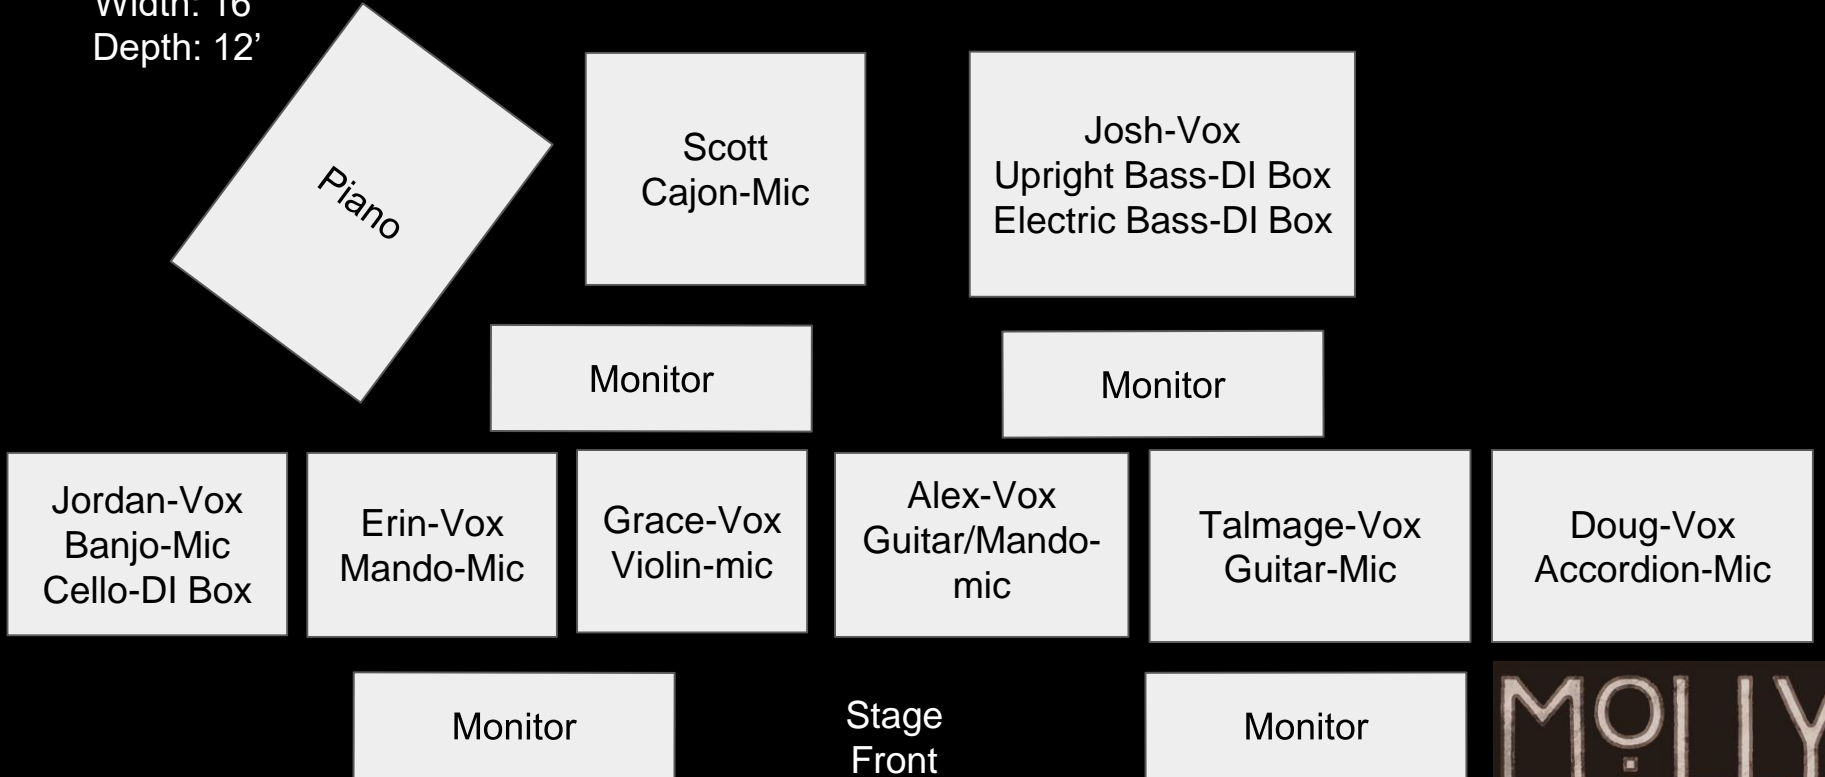

Full MITM Stage Plot

Dimensions

Width: 16'

Depth: 12'

MOLLY
IN THE MINESHAFT

Simple MITM Stage Plot

Dimensions
Width: 12'
Depth: 9'

MITM Technical Requirements

Lighting: no specifications

Chairs/stands: none required

Floor Surface: no specifications

MOLLY
IN THE MINESHAFT