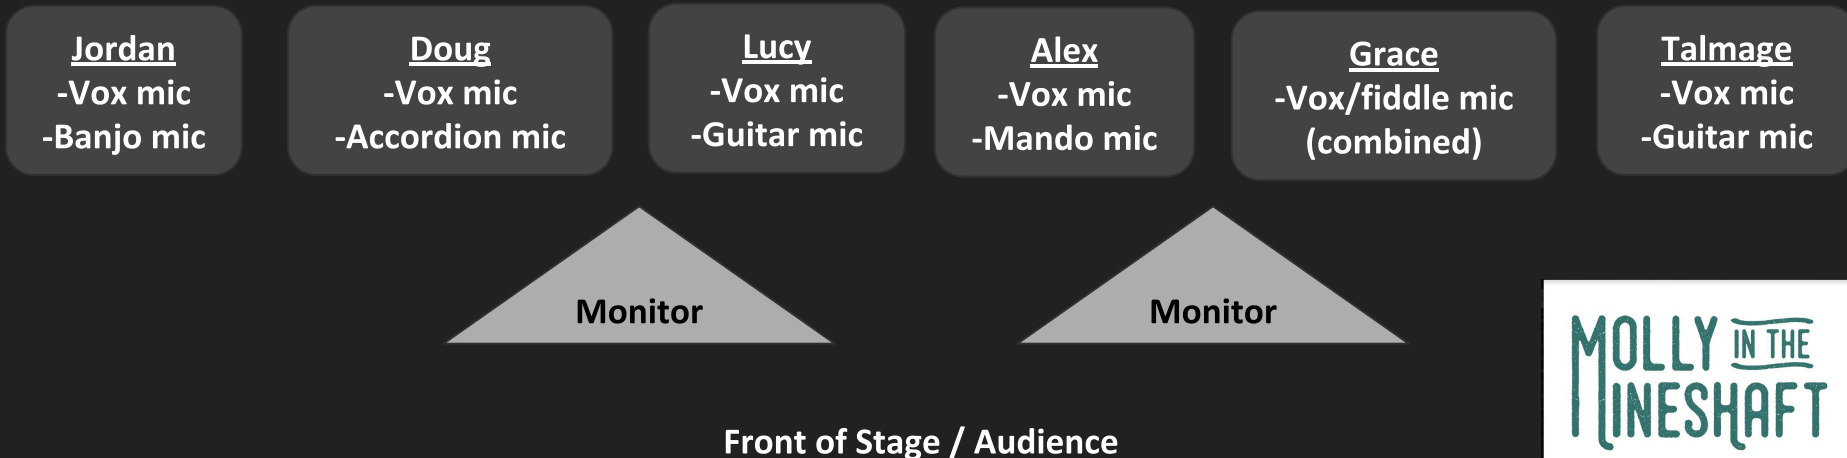

## Dimensions:

↔ 16'-20' width

↑↓ 12' depth

MOLLY IN THE  
MINESHAFT

## Dimensions:

12' width

8' depth

MOLLY IN THE  
MINESHAFT