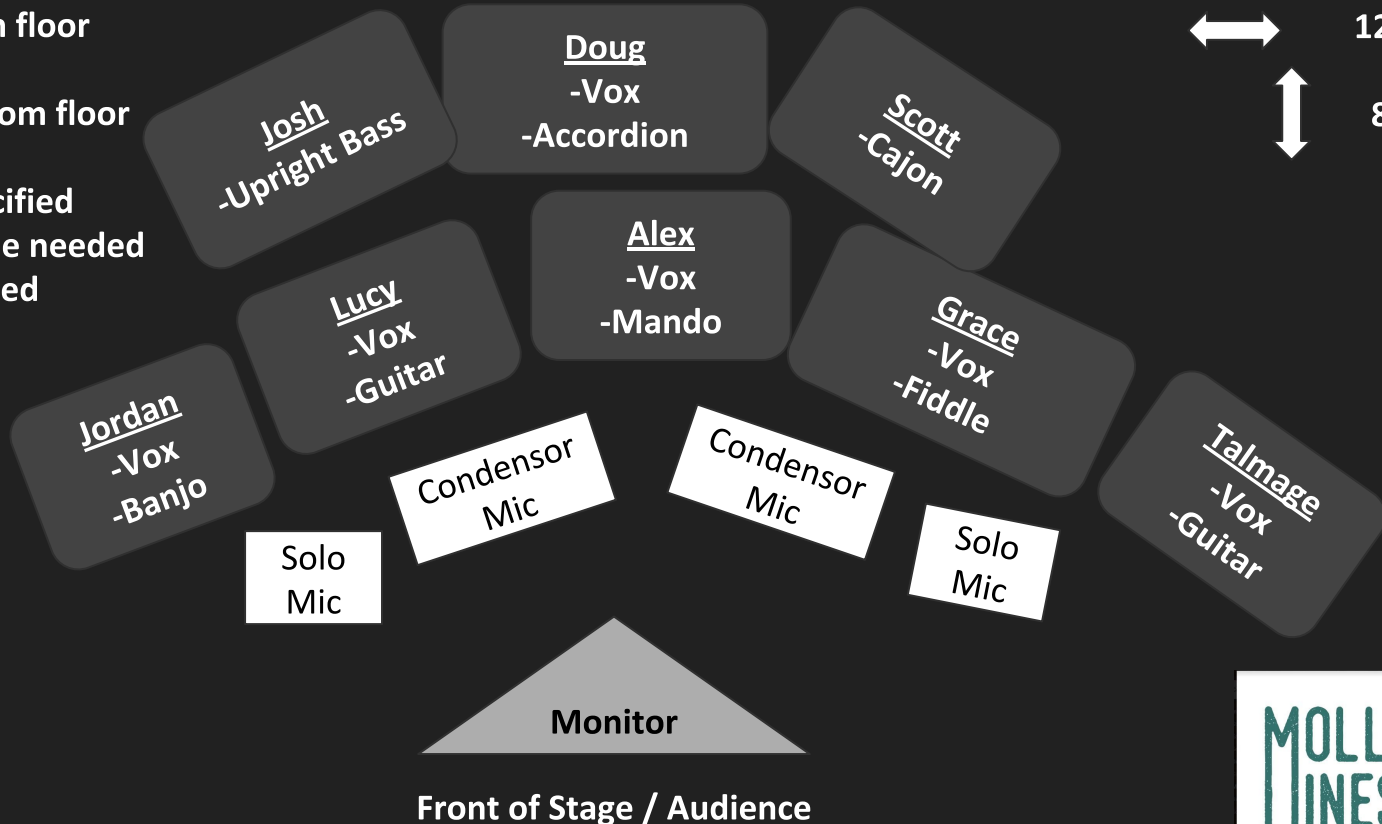

## Dimensions:

↔ 16'-20' width

↑↓ 12' depth

MOLLY IN THE  
MINESHAFT

# Simple Stage Plot

## Lines: 4

- 180° condensor mic: 2
  - 5' from floor
- Solo mics: 2
  - 1'-4' from floor

## Dimensions:

12' width

8' depth

MOLLY IN THE  
MINESHAFT